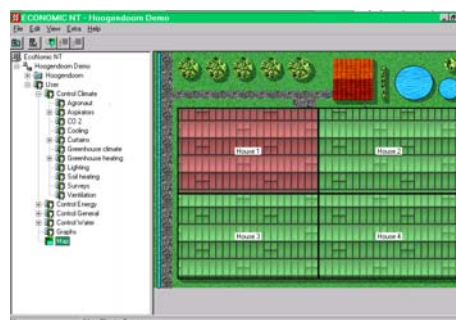

Helpdesk

HOOGENDOORN AUTOMATION takes their service very seriously. The helpdesk can be reached 7 days a week, 24 hours a day. Our specialised colleagues are able to help you solve your problem.

HOOGENDOORN ECONOMIC: the perfect mix between man and machine