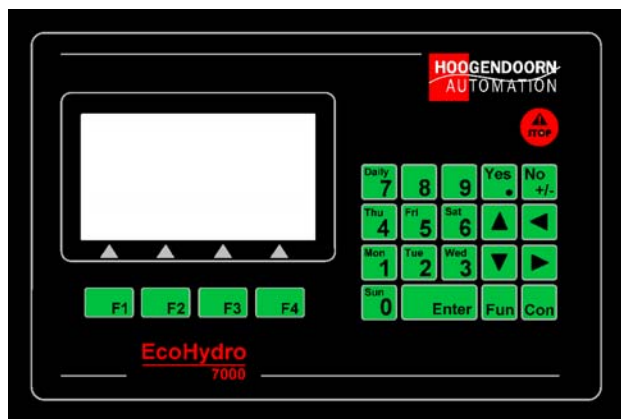

E-NEWS

ECOHYDRO

The EcoHydro is a standalone processor unit for the control of irrigation and fertilisation, including conductivity regulation, pH regulation, valve control via time and volume, fertiliser mixing, pumping, filter cleaning and drainage. Furthermore, EcoHydro features a breakdown and fault detection system, including a complete visualisation of data. The basic model consists of 40 independent outputs, plus 16 inputs for digital signals and 16 analogue inputs, which can be extended at any time in the future.