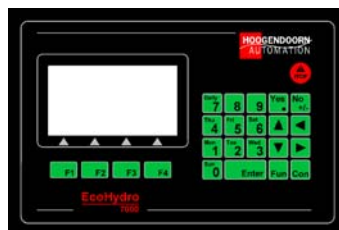

In addition, the Nomad system is very flexible. It's up to you to decide which actions have to be recorded and what has to be registered exactly.

Hoogendoorn have also just introduced the Nomad Penta. Penta is Greek for the word 'five'. Nomad Penta provides you with a maximum of five Nomad keys. If this quantity of keys is sufficient for your company and a connection to the scales/balance system is not yet required, then Nomad Penta is the

best choice you can make. Enjoy all the advantages of a Nomad system, but at a very low price!

**Hoogendoorn Firewall
A safe connection to the Internet**

The Hoogendoorn Firewall will protect your computer from all criminal actions on the Internet. Your computers will be completely safe behind this Firewall. Besides, the Hoogendoorn Firewall is a virus scanner that checks all the mails that pass the firewall for viruses. That is a huge plus if you consider that there are more than 80.000 viruses on the Internet!

The Firewall is also a SPAM filter that is able to keep unwanted e-mails from your computer. You can also establish a VPN (Virtual Private Network) with the Hoogendoorn Firewall.

ECOHYDRO

The EcoHydro is a standalone processor unit for the control of irrigation and fertilisation, including conductivity regulation, pH regulation, valve control via time and volume, fertiliser mixing, pumping, filter cleaning and drainage. Furthermore, EcoHydro features a breakdown and fault detection system, including complete visualisation of data. The basic model consists of 40 independent